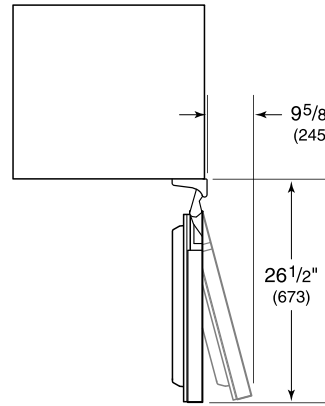

HEIGHT DIMENSIONS ± 1/2" (13)