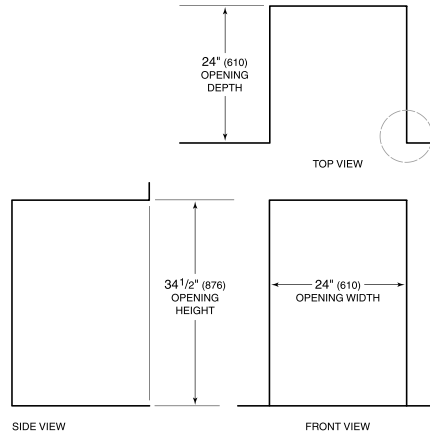

STANDARD INSTALLATION