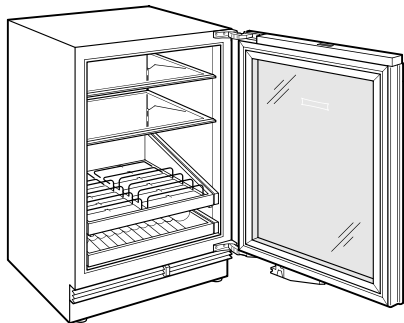

INTERIOR VIEW