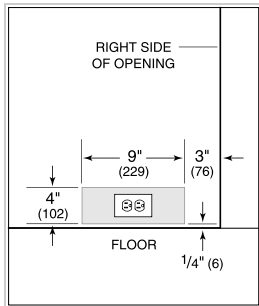

PRODUCT SPECIFICATIONS

Model	DEU2450BG
Dimensions	24"W x 34 1/2"H x 23 1/8"D
Door Clearance	26 1/2"
Refrigerator Capacity	5.5 cu. ft.
Electrical Supply	115 VAC, 60 Hz
Electrical Service	15 amp dedicated circuit
Wine Storage Capacity	8 Bottles
Receptacle	3-prong grounding-type

ELECTRICAL