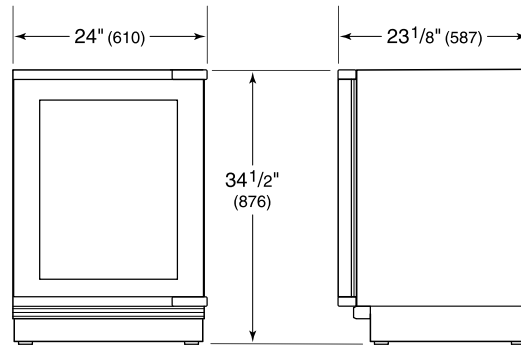

DIMENSIONS